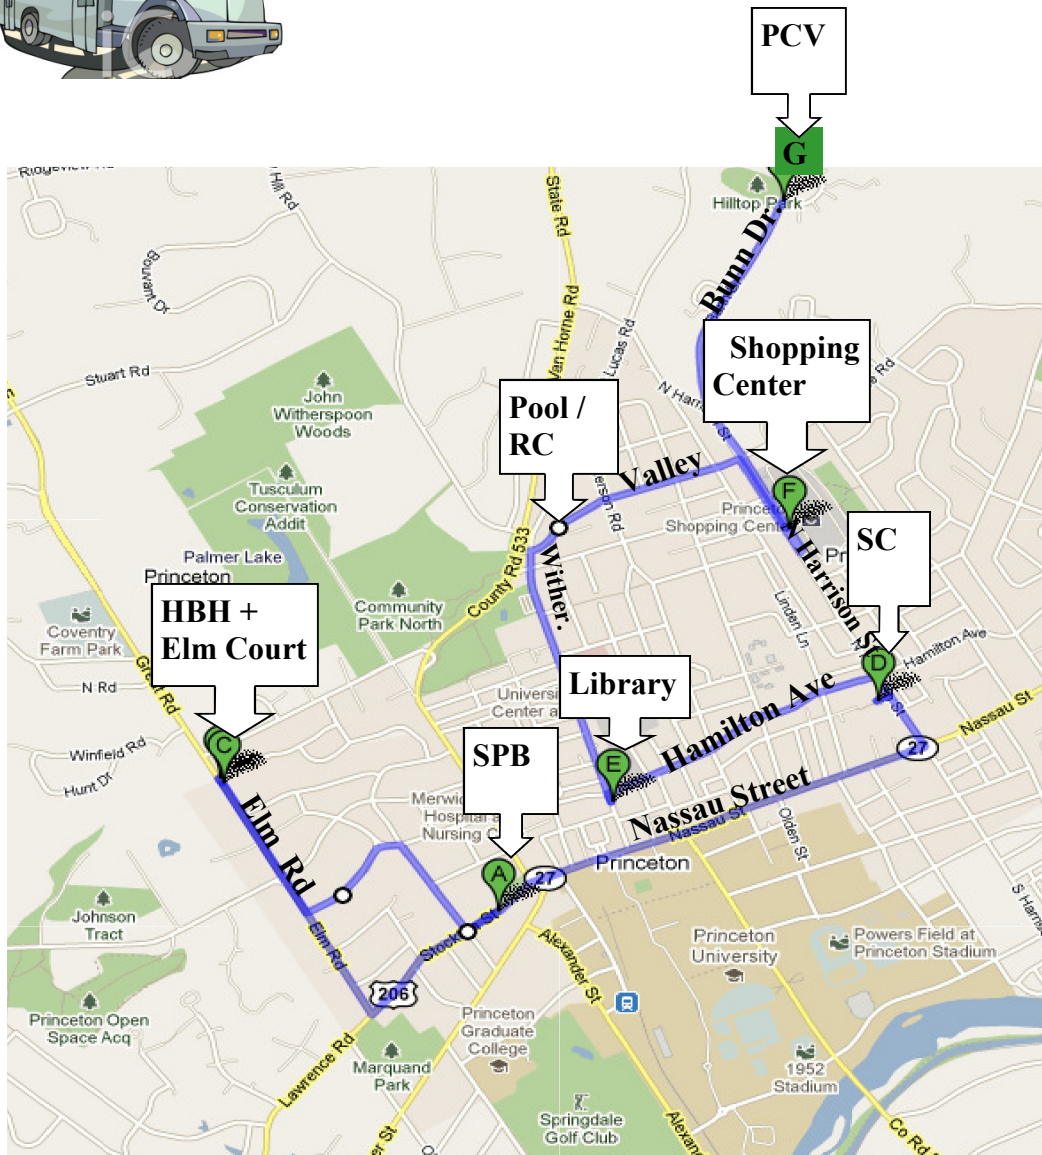

WANT TO GO SHOPPING? LIBRARY? PSRC? POOL/Rec?

THE DAYTIME FREE B SHUTTLE BUS

STARTING JULY 6

- 9:30 a.m. Sue Pat Center
- 9:34 Elm Court
- 9:38 Sue Pat Center
- 9:42 Nassau Street Palmer Sq
- 9:45 Harrison and Nassau Street
- 9:47 Harrison onto Hamilton
- 9:49 Intersection of Witherspoon and Wiggins
- 9:51 Hospital on Witherspoon
- 9:53 Witherspoon and Valley Road
- 9:57 Princeton Shopping Center
- 10:00 Community Village -- Holly House
- 10:05 Princeton Shopping Center
- 10:07 Valley Road at Witherspoon
- 10:08 Township Hall and pool
- 10:10 Hospital
- 10:12 Witherspoon and Wiggins
- 10:14 Hamilton and Harrison
- 10:15 Harrison and Nassau
- 10:17 Palmer Square
- 10:25 Sue Pat Center

Schedule may be adjusted due to traffic

For the full schedule go to www.princetonsenior.org

Finally the rides you have been waiting for! The Free B shuttle bus will begin daytime runs on July 6th. It will leave from Suzanne Patterson Building at half past the hour: 9:30, 10:30, break from 11:30-12:30 for driver's lunch, then 12:30, 1:30, and 2:30. See the bus route above.

The bus will run on Mondays, Wednesdays and Saturdays. It is free and open to anyone. **This is a six month trial service.** Please use the bus and help us make it a success!

For more information, visit Princetonboro.org/jitney or call 497-7622